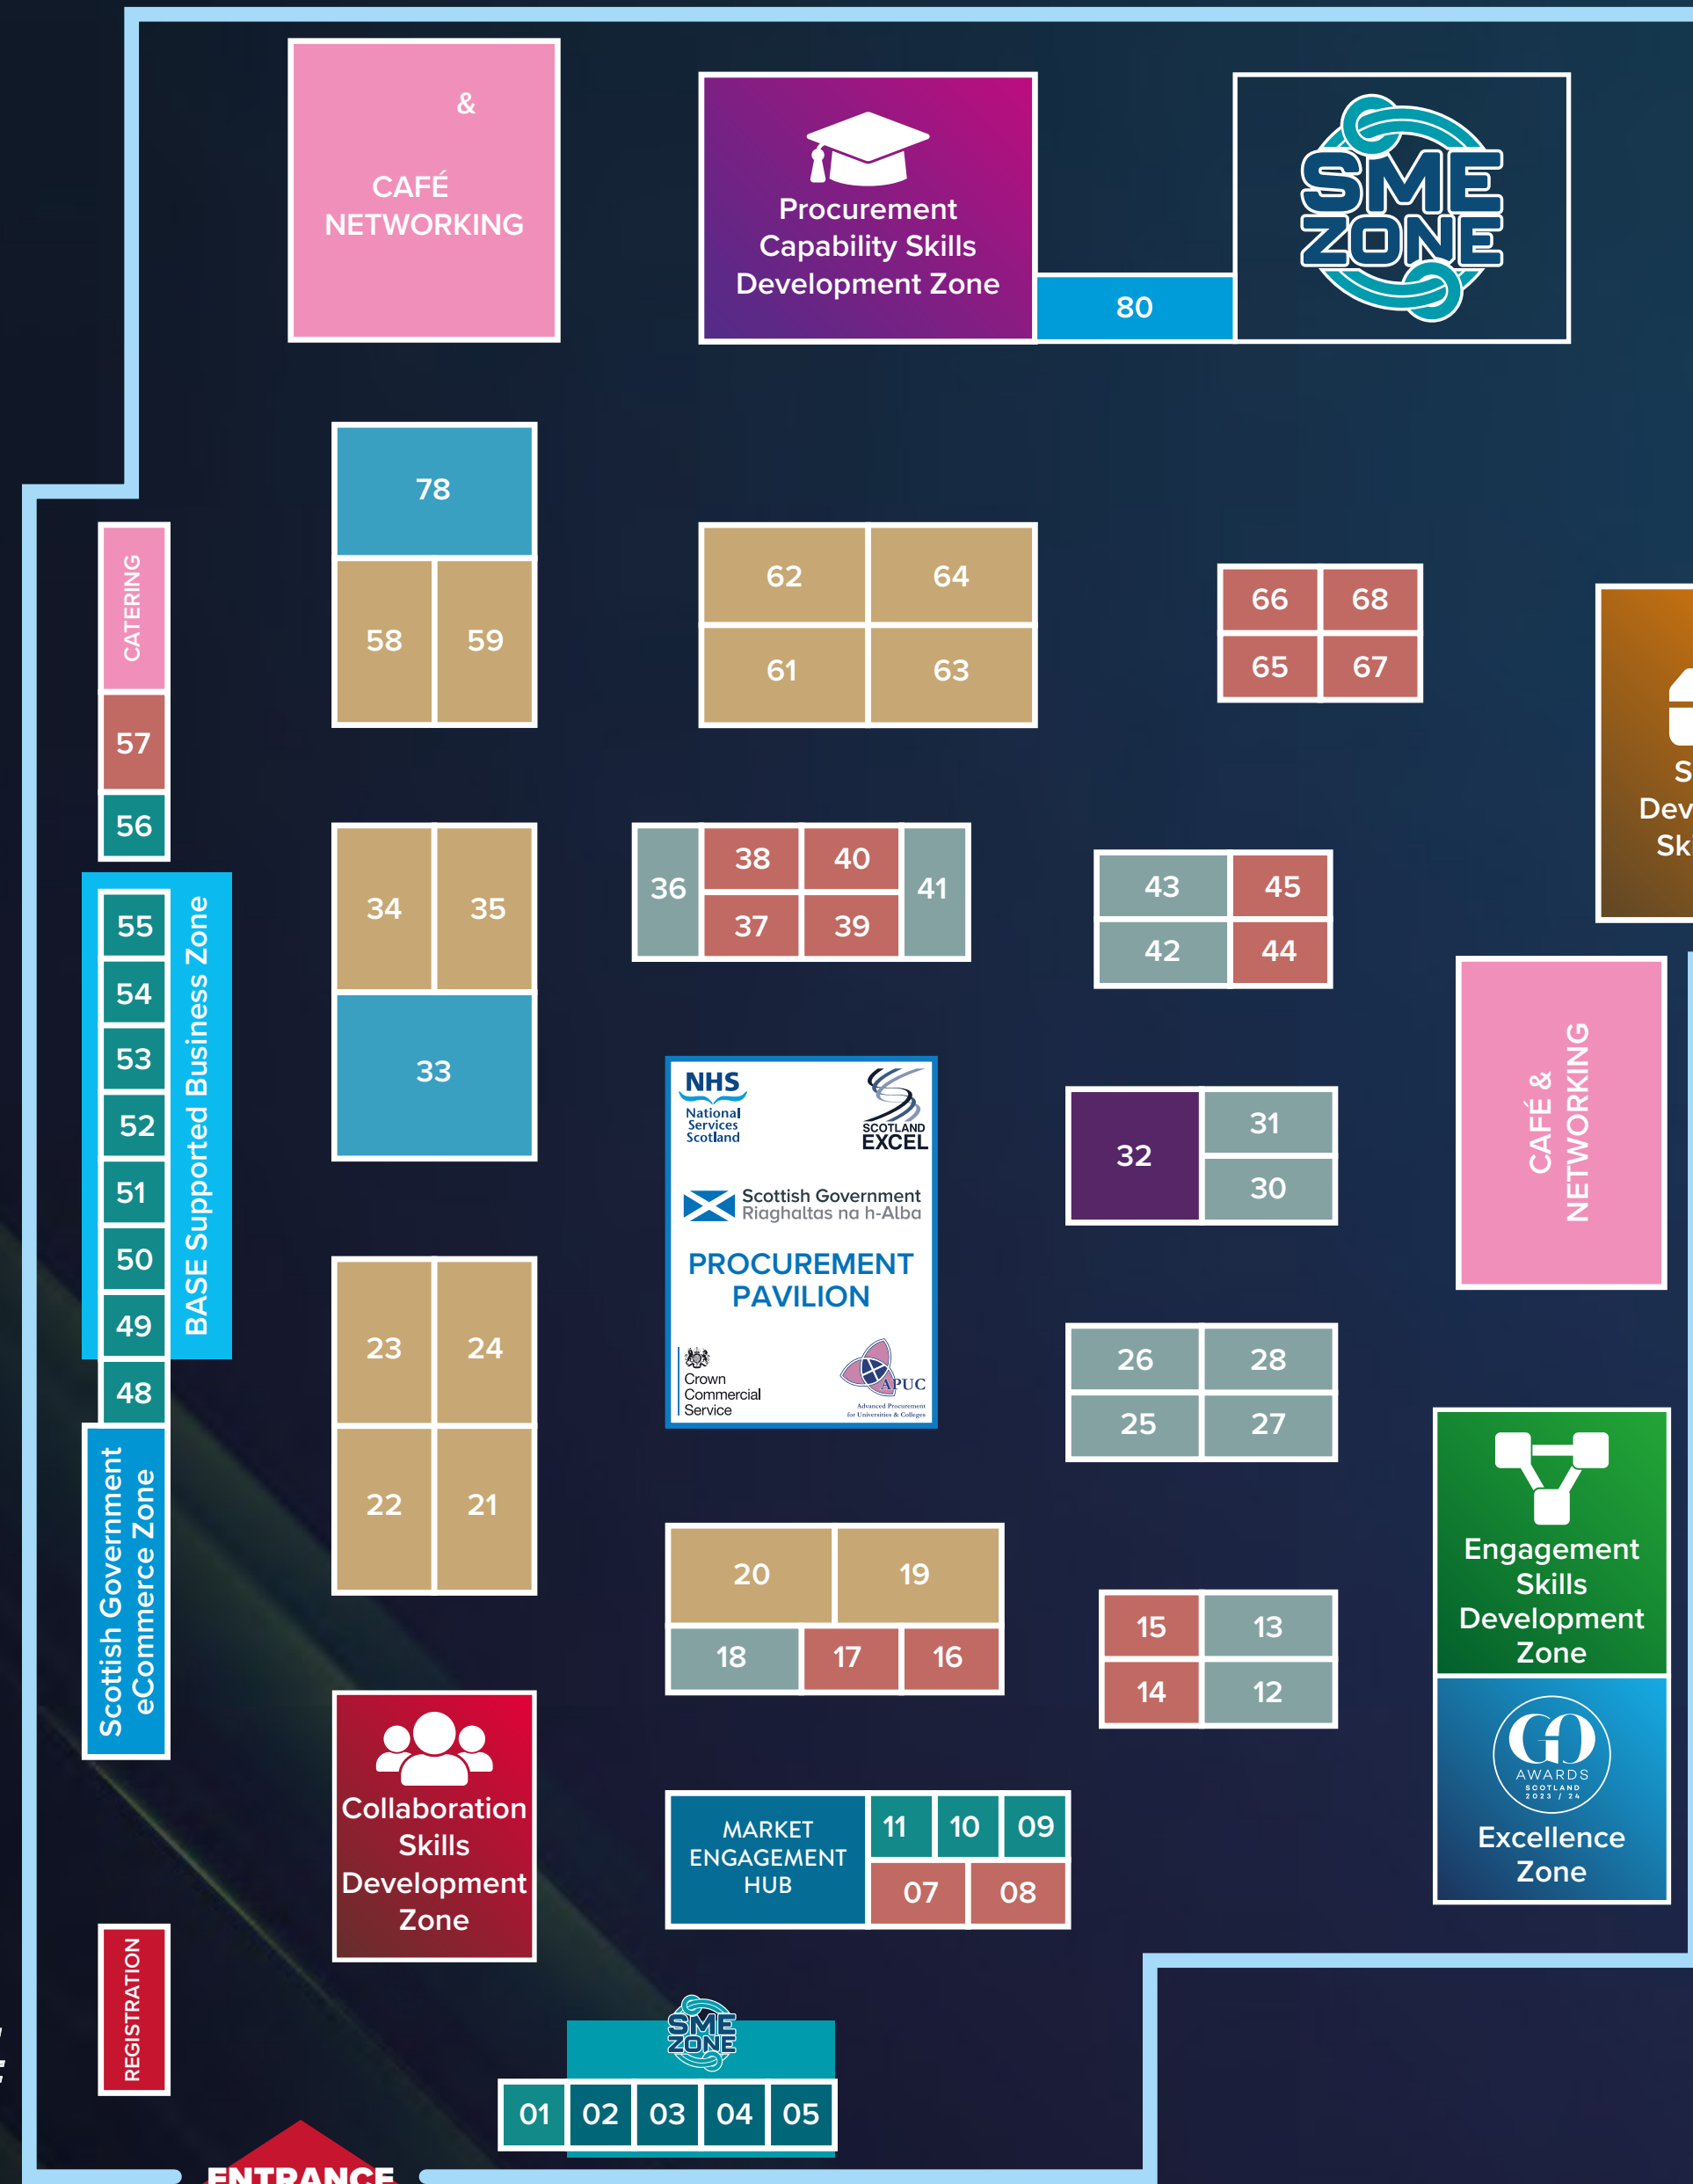

# FLOORPLAN

## STANDKEY

- PLATINUM Stand - 4x4m
- BESPOKE Stand - 5x3m
- GOLD Stand - 5x3m
- SILVER Stand - 4x2m
- BRONZE Stand - 3x2m
- SME Stand - 2x2m

THANK YOU TO OUR PARTNERS